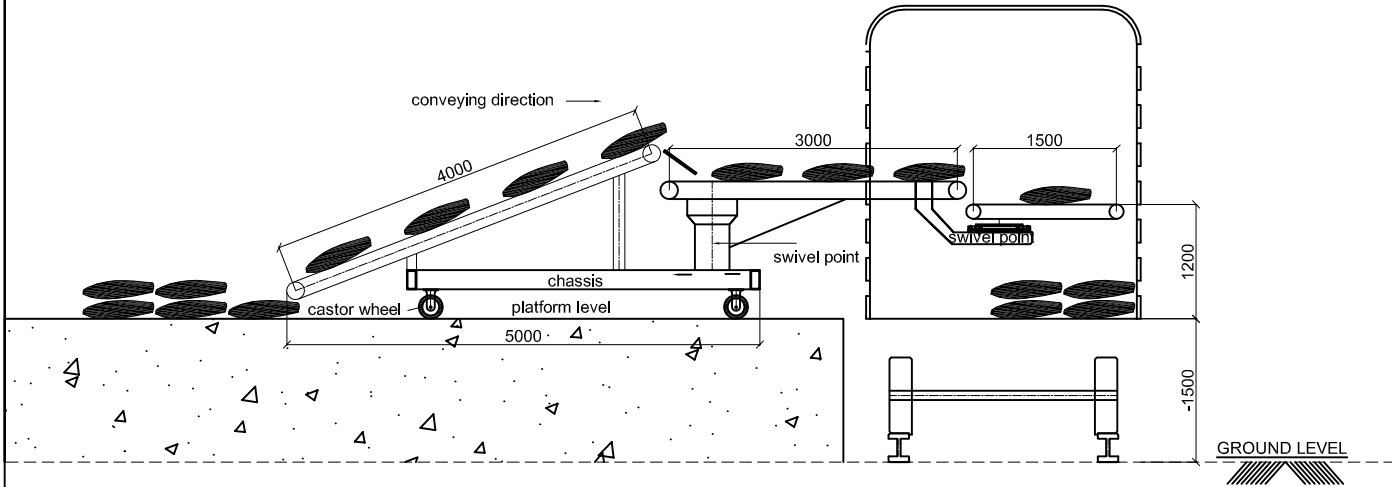

MODEL:1301/VVN/LU/SW-3

ELEVATION

TOP PLAN

vivian

vivian conveyors

4, Ishana - I, Paud Road, Near Chandani Chowk,
Ph.Nos: 09822663322, 09823373063, 020-25286480.
PUNE - 411029. (Mah.) Email:- momama@vivianindia.com