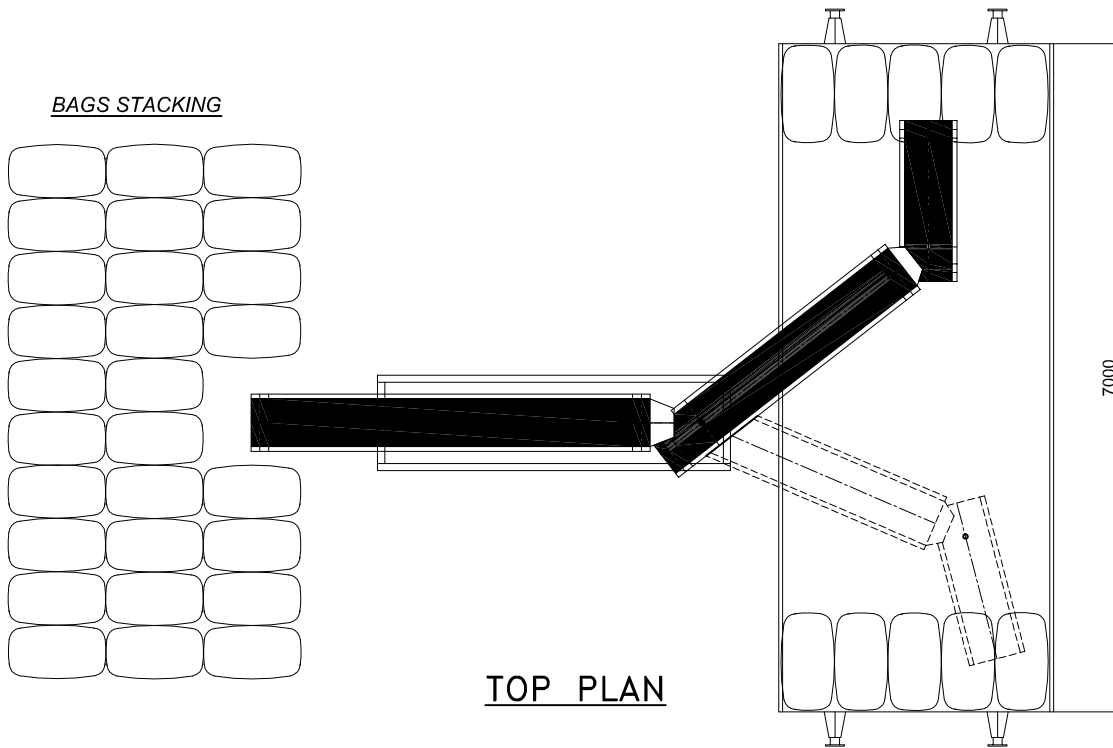

MODEL:1301/VVN/LU/SW-3

ELEVATION

TOP PLAN

vivian

vivian conveyors

4, Ishana - I, Paud Road, Near Chandani Chowk,
Ph.Nos: 09822663322, 09823373063, 020-25286480.
PUNE - 411029. (Mah.) Email:- momama@vivianindia.com