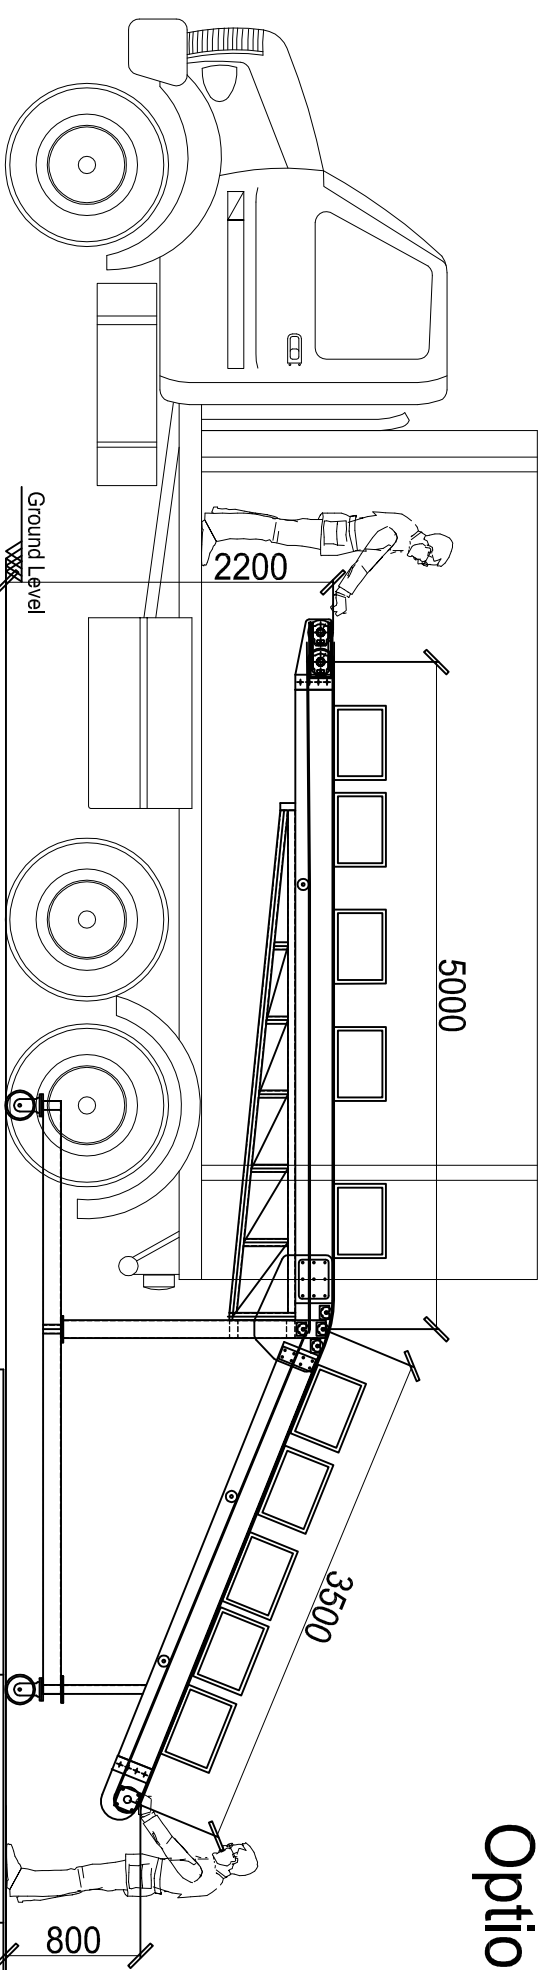

Option 1

Note:
All Dimensions are in mm.

Option 2

Note:
All Dimensions are in mm.

SR.No.	REVISION	DATE	BY

CLIENT:-
Shri K.P. Bansal,
Rajasthan

vivian conveyors
4, Ishana - I, Paud Road, Near Chandani Chowk,
Ph.Nos: (020) 25286480 , Fax 25286481
PUNE - 411029, (Mah.)

DRN.	J.D.P.	27.5.10	TITLE:	PROJECT No.
CHD.	SAGAR	27.5.10	Typical Arrangement	9012
APPD.	V.V.N.		Truck Loading Conveyor	QTY.
SCALE	NTS		DRG No.:	REV.
SIZE	A3		9012-GA-001	0
			PROJ. SHEET 1 OF 1	