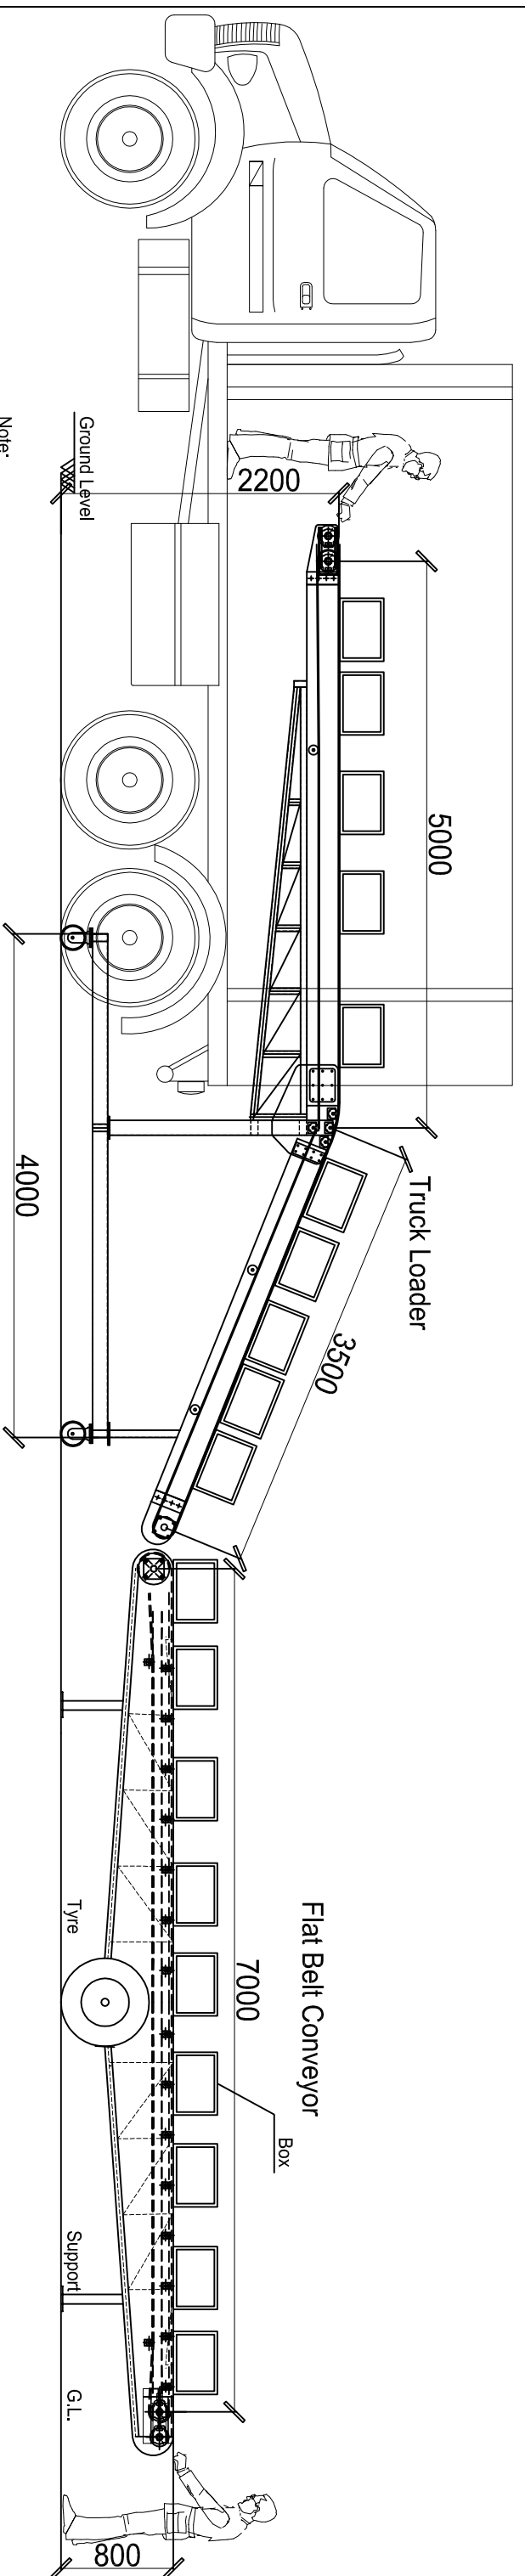

Option 1

Note:
All Dimensions are in mm.

Option 2

Note:
All Dimensions are in mm.

SR.No.	REVISION	DATE	BY

CLIENT:-
Shri K.P. Bansal,
Rajasthan

vivian conveyors
4, Ishana - I, Paud Road, Near Chandani Chowk,
Ph.Nos: (020) 25286480 , Fax 25286481
PUNE - 411029, (Mah.)

DRN.	J.D.P.	27.5.10	TITLE:	PROJECT No.
CHD.	SAGAR	27.5.10	Typical Arrangement	9012
APPD.	V.V.N.		Truck Loading Conveyor	QTY.
SCALE	NTS		DRG No.:	REV.
SIZE	A3		9012-GA-001	0
			PROJ. SHEET 1 OF 1	